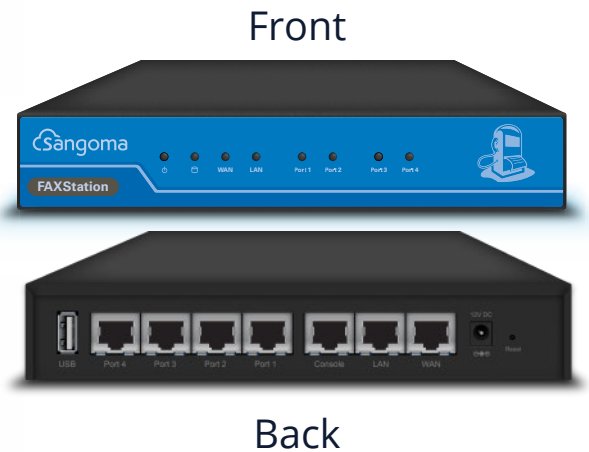

Sangoma's FAXStation Fax-over-IP Solution is the most reliable, best performing, analog-to-analog fax service on the market. Its as easy as choosing a fax number, plugging in your fax machine into the on-premise appliance and letting our service take it the rest of the way. Stop worrying about failed faxes; get rid of your T.38 fax setup and guarantee your faxes with FAXStation service by Sangoma!

FAXStation Appliance

Model: CPE-004

Fax Ports: Up to 4 Fax Machines

Network: Two Ethernet Interfaces (default bridged)

Dimensions: 0" x 1.5" x 6"

Service Offerings

Lite Fax Service: 150 Pages/Month

High Fax Service: 3000 Pages/Month